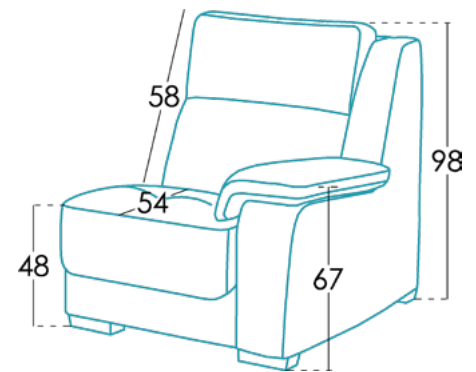

Measures

Width	x cm
Height	98 cm
Depth	54 cm
Seat height	48 cm
Arm height	67 cm
Back height	58 cm
Depth when open	155 cm

Technical information

Frame	Frame of pine wood and MDF
Seat suspension	N.E.A.
Back suspension	Webbing 80mm
Seat foam	Polyurethane 35kg + fibre + Polyurethane 35kg
Seat firmness	Medium Foam (white) + soft foam (grey)
Back cushions	Fibra Fibersilk 100%
Loose cushions	Fibra Fibersilk 100%
Legs options	Wood, Metal
Colours	Natural/ Walnut/ Wenge, Chrome
Removable cover	Seat, back and scatters*
Guarantee	Frame and seat suspension: lifetime warranty Rest of pieces: 3 years* *6-month guaranty extension by activating it on the web

[Would you like to know more?](#)

Options

Packaging

Packaging made up of shrink wrap and edge protectors.

The packaging comes along with the design. We always optimize it, so that it takes up as little space as possible and it is easy to carry it, avoiding the use of unnecessary packing material.