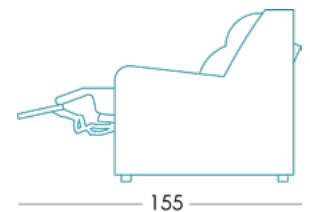

Measures

Width	x cm
Height	98 cm
Depth	54 cm
Seat height	48 cm
Arm height	67 cm
Back height	58 cm
Depth when open	155 cm

Technical information

Frame	Frame of pine wood and MDF
Seat suspension	N.E.A.
Back suspension	Webbing 80mm
Seat foam	Polyurethane 35kg + fibre + Polyurethane 35kg
Seat firmness	Medium Foam (white) + soft foam (grey)
Back cushions	Fibra Fibersilk 100%
Loose cushions	Fibra Fibersilk 100%
Legs options	Wood, Metal
Colours	Natural/ Walnut/ Wenge, Chrome
Removable cover	Seat, back and scatters*
Guarantee	Frame and seat suspension: lifetime warranty Rest of pieces: 3 years* *6-month guaranty extension by activating it on the web

[Would you like to know more?](#)

Options

Packaging

Packaging made up of shrink wrap and edge protectors.

The packaging comes along with the design. We always optimize it, so that it takes up as little space as possible and it is easy to carry it, avoiding the use of unnecessary packing material.